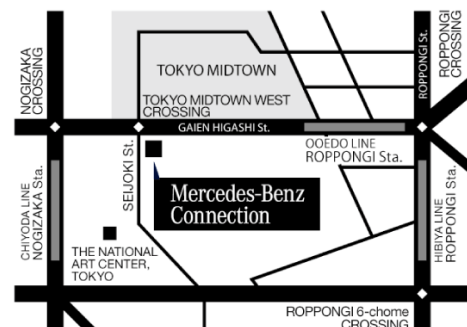

## CWAJ Contemporary Prints

CWAJ (College Women's Association of Japan) in cooperation with Mercedes-Benz Connection will continue to offer the community the opportunity to enjoy Contemporary Prints.

We invite you to view a small selection of Prints by MARINCHEVSKI Veliko, an upcoming print artist from Bulgaria who studied and practiced printmaking in Japan. MARINCHEVSKI has generously pledged all proceeds from the sale of these Prints to benefit CWAJ Great East Japan Earthquake Relief fund.

### **Exhibition and Sale of Contemporary Prints by MARINCHEVSKI Veliko**

January 5th - April 28<sup>th</sup>

11:00am-11:00pm

at Mercedes-Benz Connection  
(Roppongi Midtown)

The prints will be on display at the 2F  
of this contemporary environment  
Enjoy Lunch or Dinner Upstairs or  
Coffee Downstairs.

 Mercedes-Benz *Connection*

**7-8-1 Roppongi, Minato-ku, Tokyo  
106-0032**

[www.mercedes-benz-connection.com](http://www.mercedes-benz-connection.com)

For more information, visit [www.cwaj.org](http://www.cwaj.org)